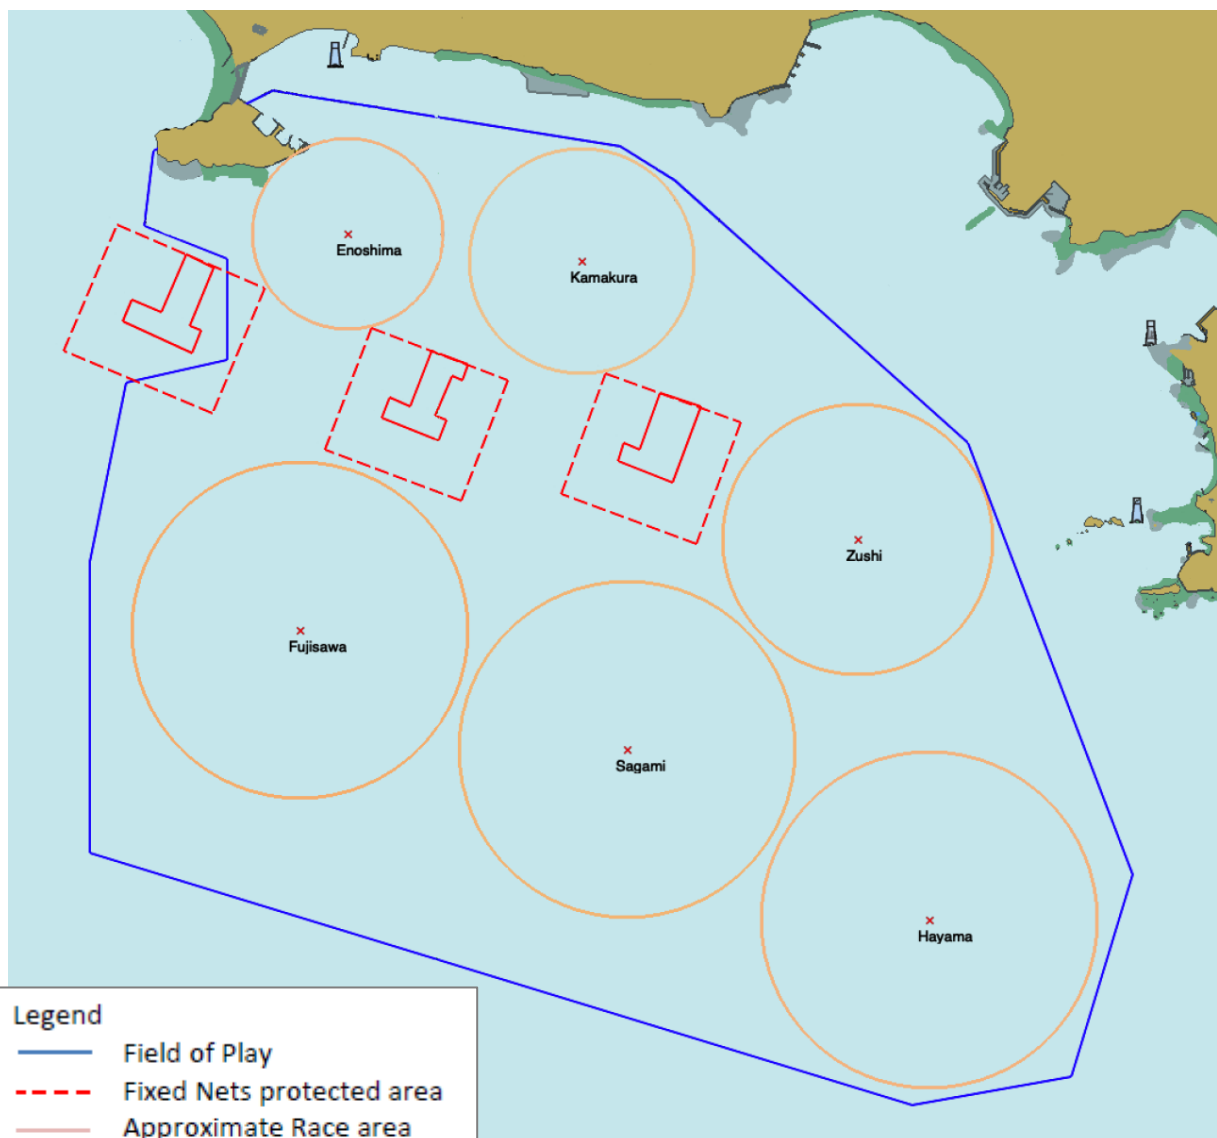

Wedstrijdparcours Tokyo 2020

Legend

- Field of Play
- - - Fixed Nets protected area
- Approximate Race area
- - - Sailing Venue

*Not for navigational purposes.

Olympisch zeildorp Enoshima